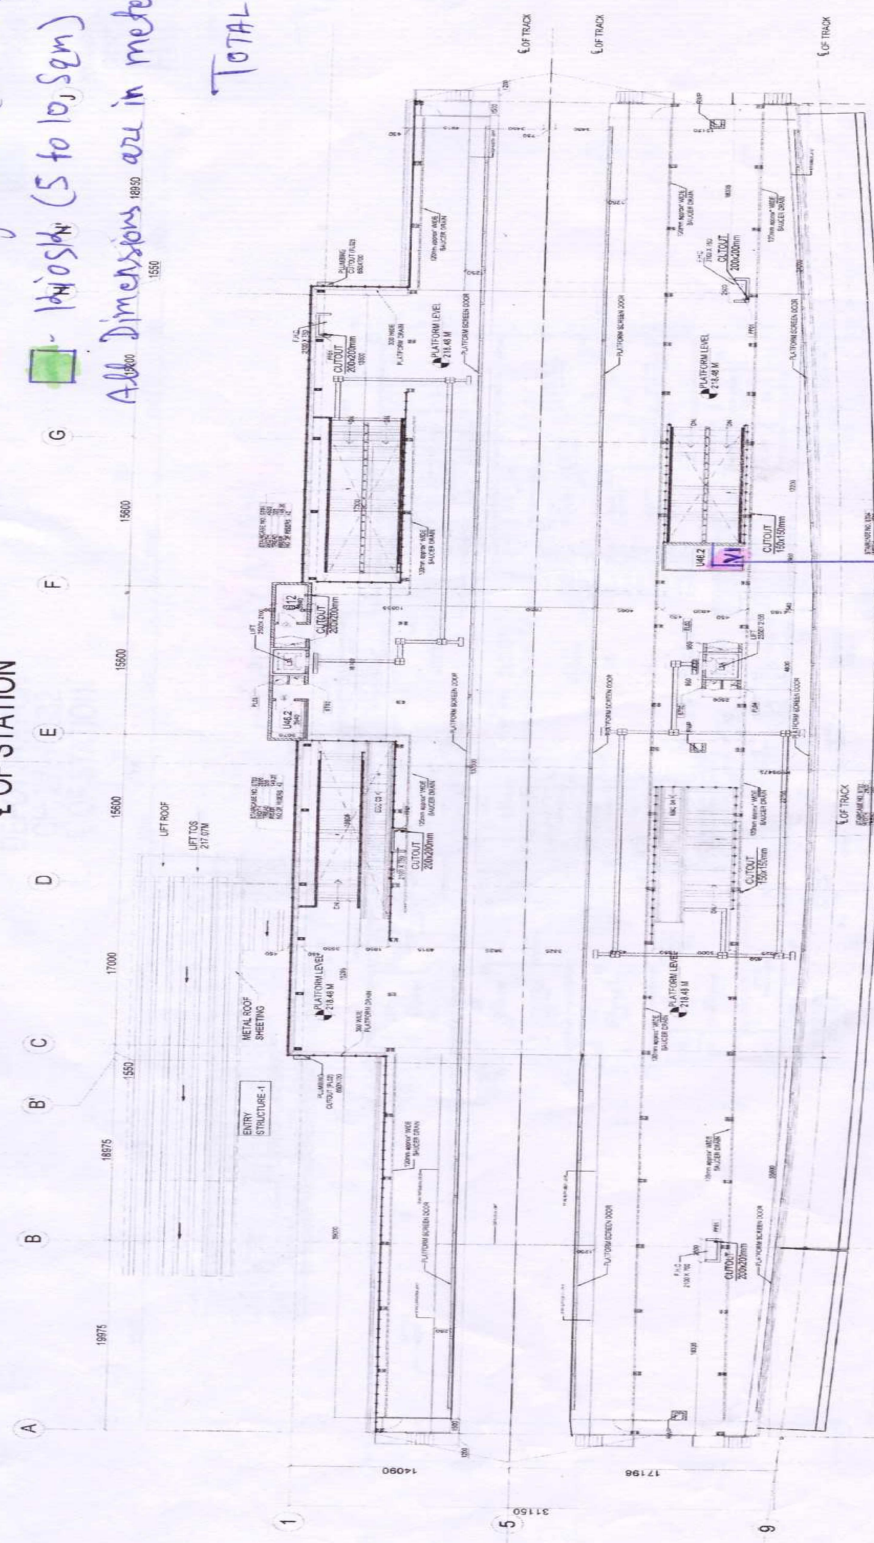

Depot Station

Depot station Platform level

DEPOT STATION
CH: 27996.552
± OF STATION

-  - Vending Machine (0 to 5 Sgm)
 -  - Kiosk (5 to 10 Sgm)
- All Dimensions 1850 are in meter

TOTAL 1400

Depot/P/V/18X0.7